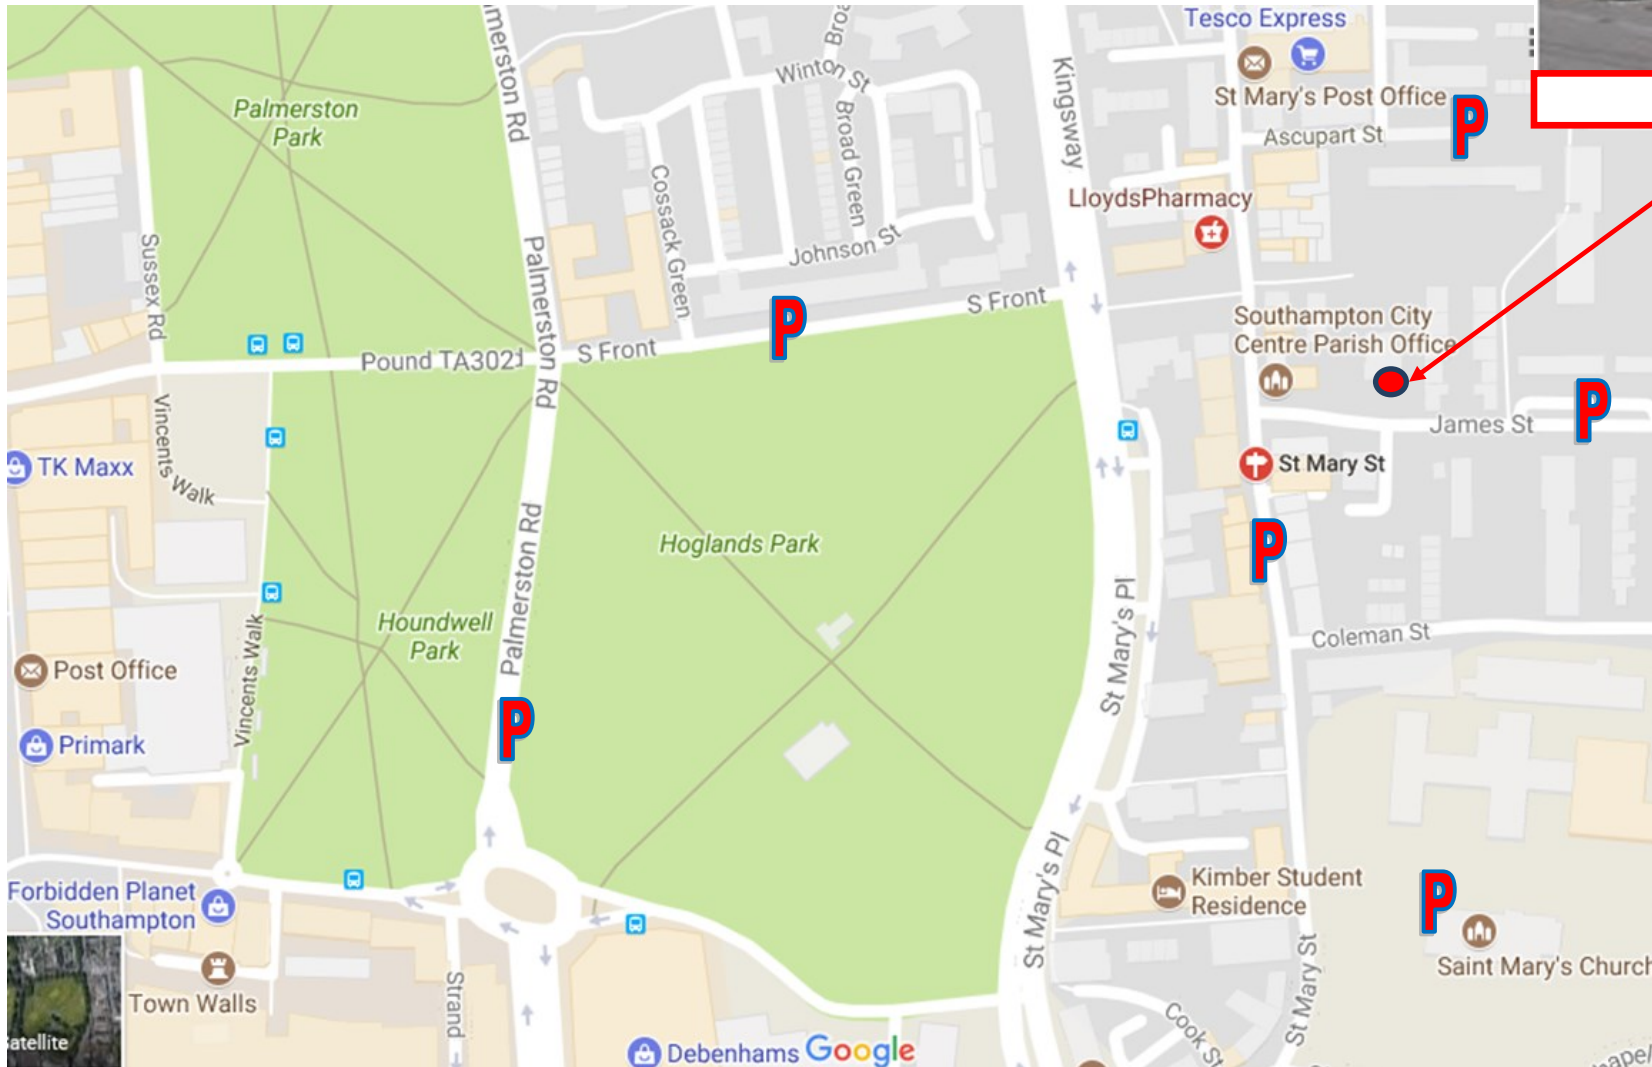

JAMES STREET CHURCH

James Street (off St Mary's Street)

Southampton SO14 1PH

James Street Church

P The closest parking (paying at meters) can be found along James St, St Mary's St, Ascupart St, in the grounds at St Mary's church (in St Mary's St), on Palmerston Rd and South Front Rd.

Alternatively, larger car parks (not showing on this map) can be found in Eastgate Street, College Street, Trinity Road and at the Bargate.